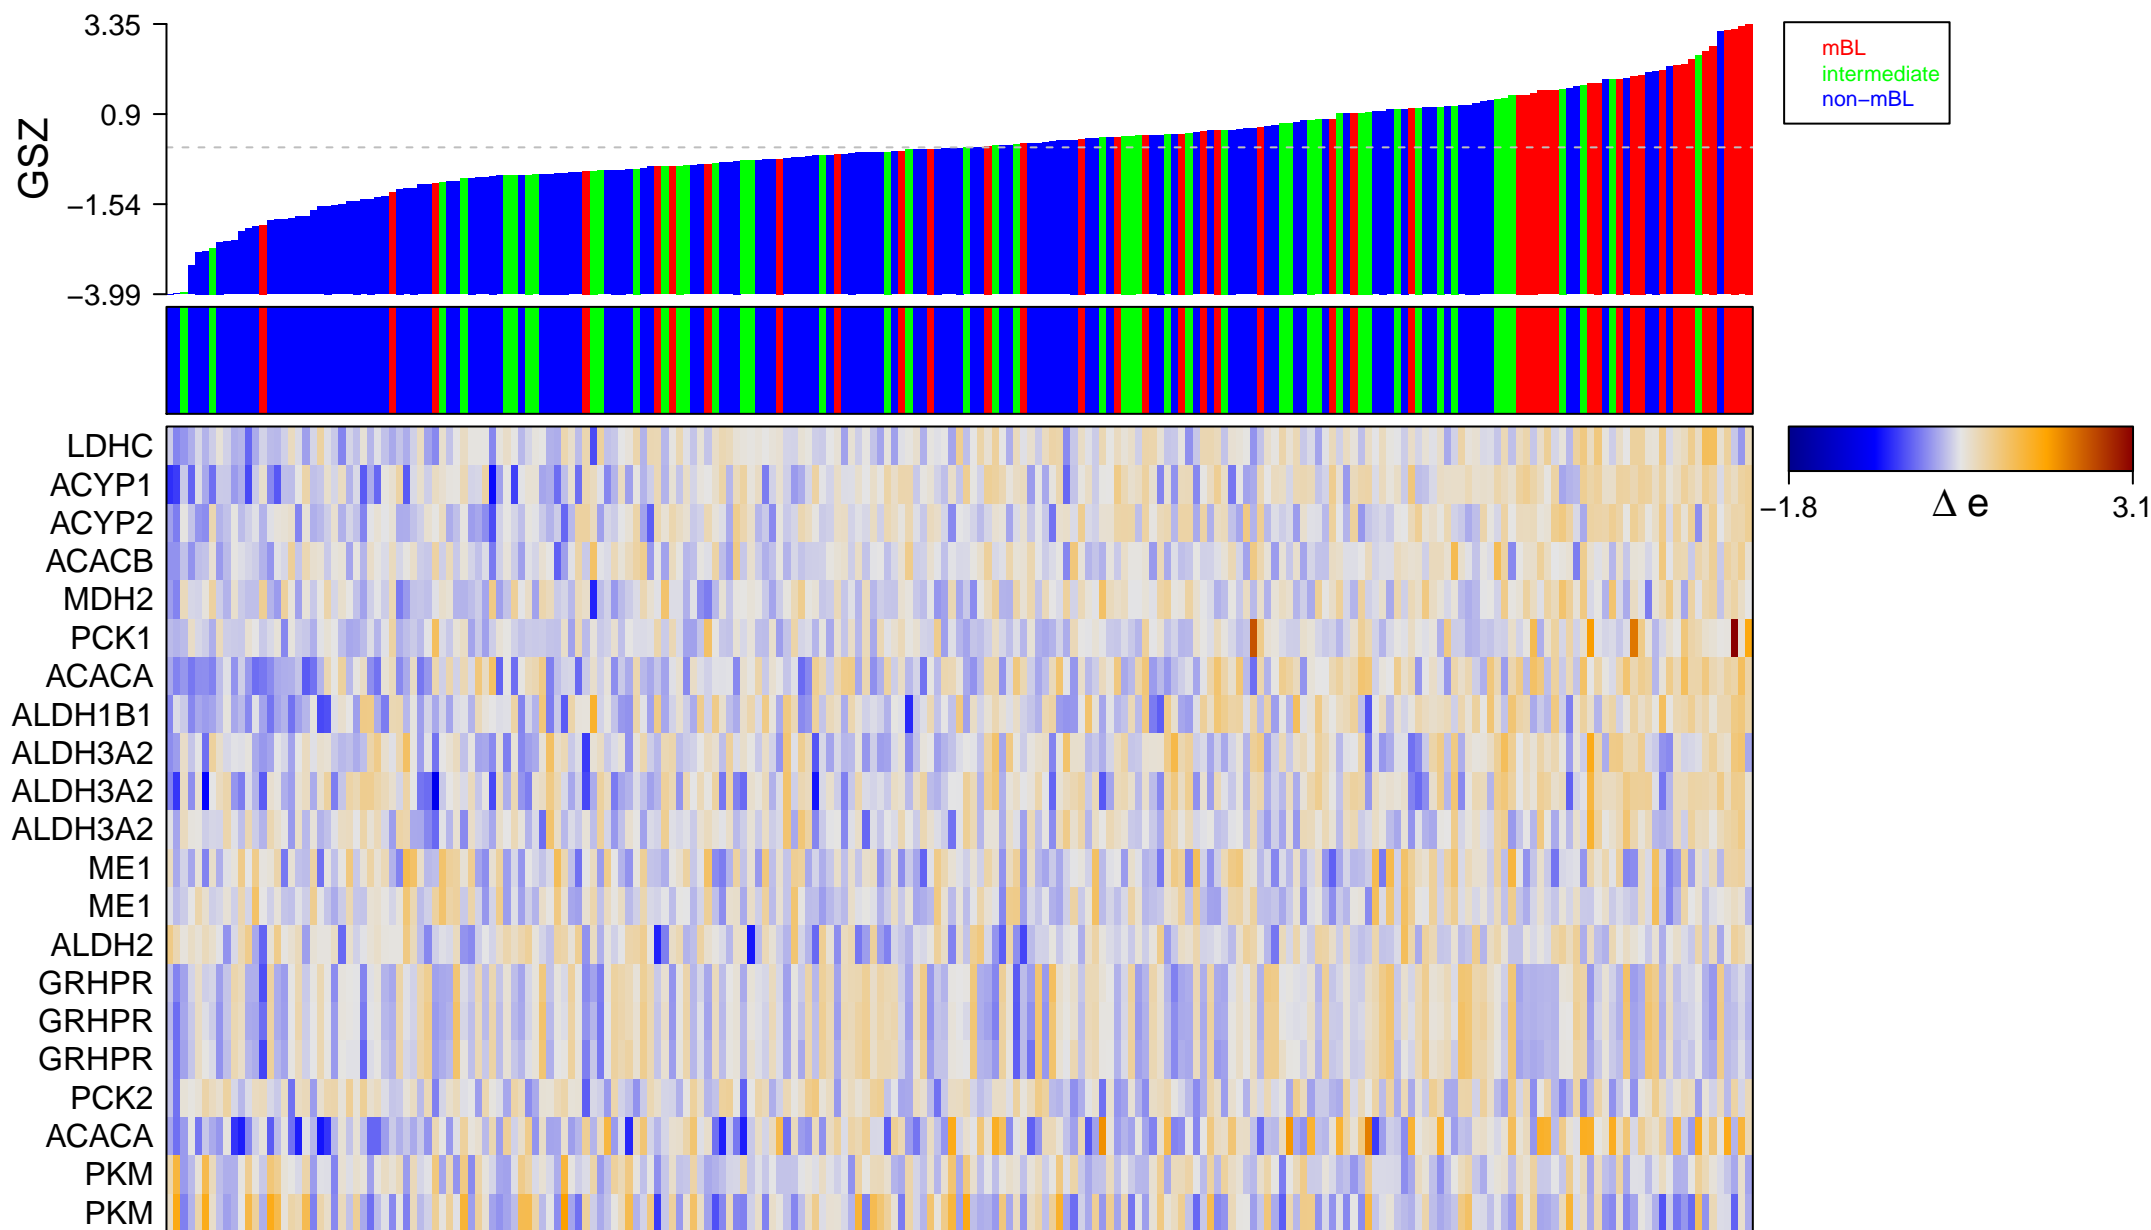

KEGG_PYRUVATE_METABOLISM

KEGG_PYRUVATE_METABOLISM

■ on
■ -
□ off

KEGG_PYRUVATE_METABOLISM