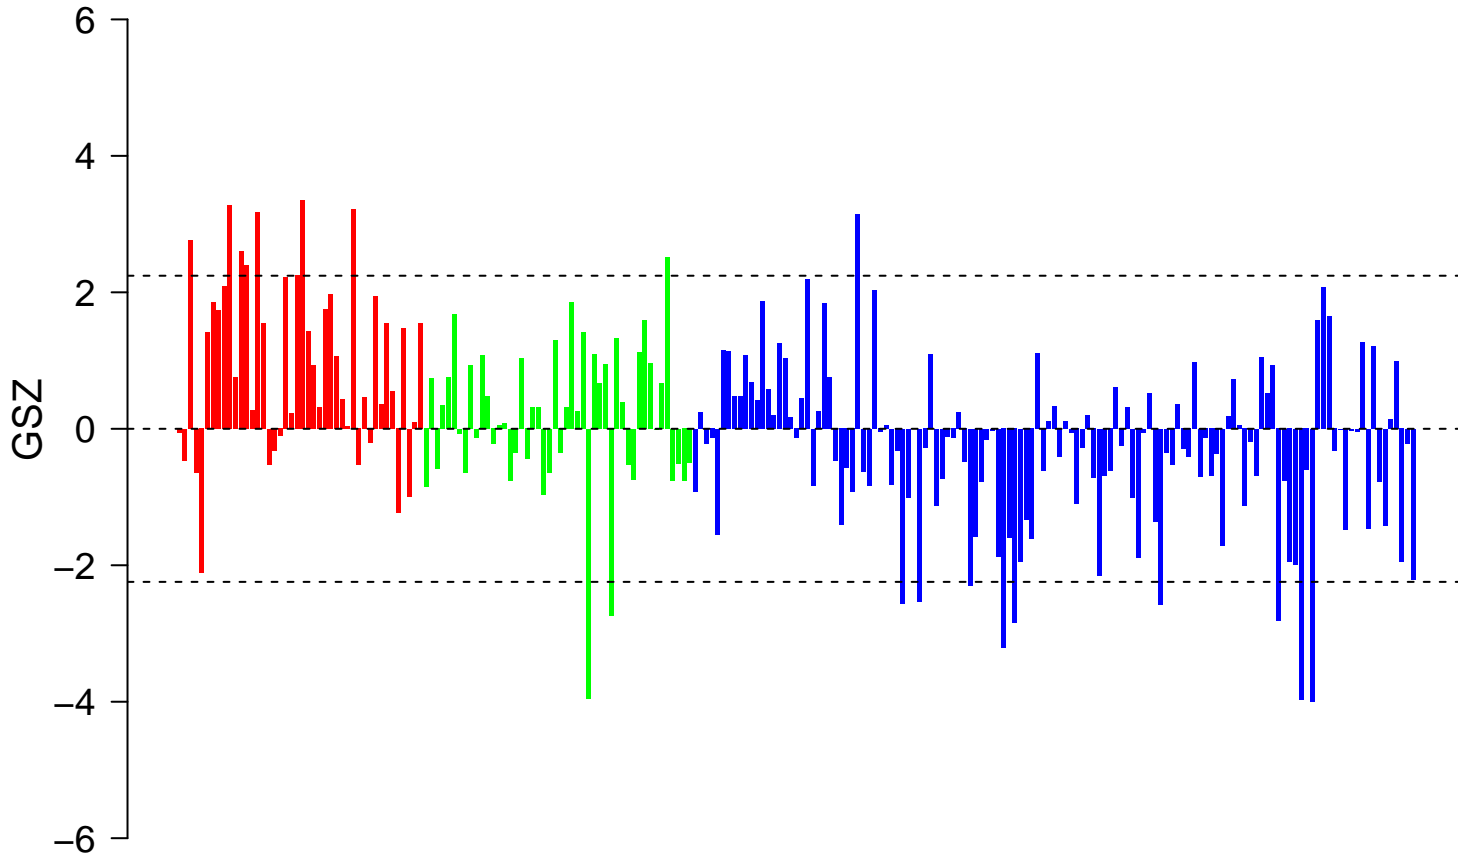

KEGG_PYRUVATE_METABOLISM

KEGG_PYRUVATE_METABOLISM

■ on
■ -
□ off

KEGG_PYRUVATE_METABOLISM